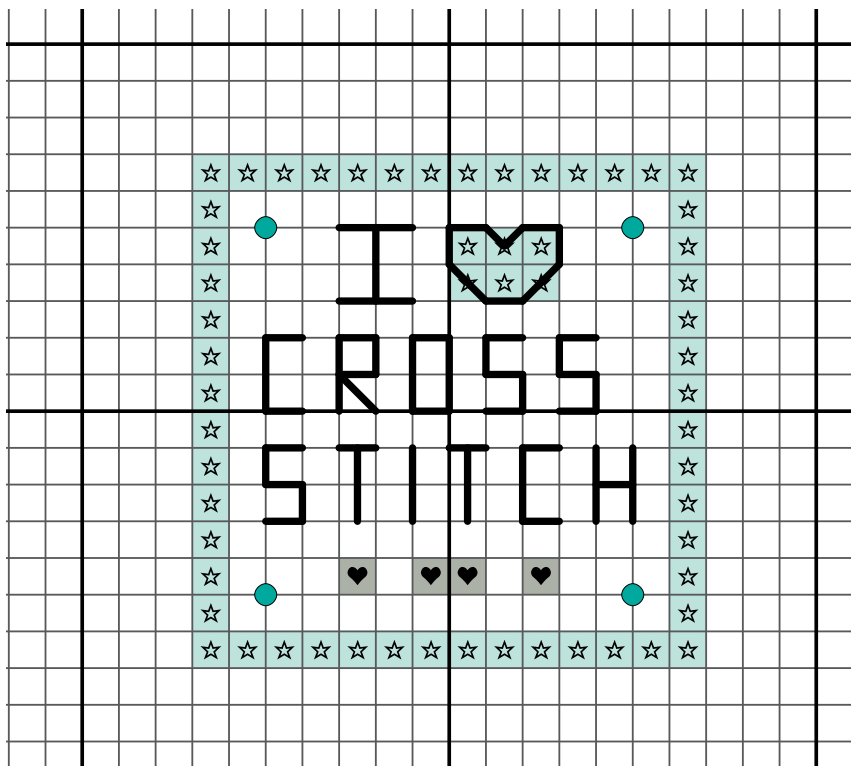

No.1 for trends CrossStitcher

	DMC	Anchor	Madeira
Cross stitch in two strands			
♥	646	1040	1812
★	964	185	1112
Backstitch in one strand			
—	646	1040	1812
	lettering and heart outline		
French knots in one strand			
●	964	185	1112
	corner details		